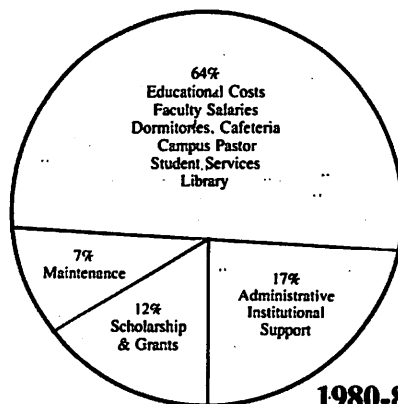

Tuition and Fees	$1,461,032
Government Grants and Contracts	127,222
Private Gifts, Grants and Contracts	731,978
Endowment Income	72,679
Sales and Services of Educational Activities ...	17,691
Other Sources	73,119
Sales and Services of Auxiliary Enterprises ...	<u>816,357</u>
Total Revenues	$3,300,078

Expenditures:

Instruction and Related Activities	$ 928,801
Student Services	329,387
Institutional Support	531,951
Maintenance	222,949
Student Aid	364,980
Auxiliary Enterprise Expenditures	<u>778,736</u>
Total Expenditures	$3,156,804

Excess Income over Expenditures $143,274

The Dana Dollar

For the first time since 1975, the news of the Dana Dollar is good news! The condensed financial statement above indicates that we closed the 1979-80 fiscal year solidly in the black. And, in fact, an operating surplus has helped wipe out a portion of our accumulated operating deficit. This return to fiscal solvency is due in large measure to the incredible acceleration in giving we are experiencing. The bar graphs below illustrate that increase over the past four years.

While the past year has been a good one for Dana in terms of gift dollars received, the pie graphs at the right bring sharply into focus the need and challenge facing us in 1980-81. Your continuing support will make it possible for us to meet that challenge.

WHAT WE MUST SPEND