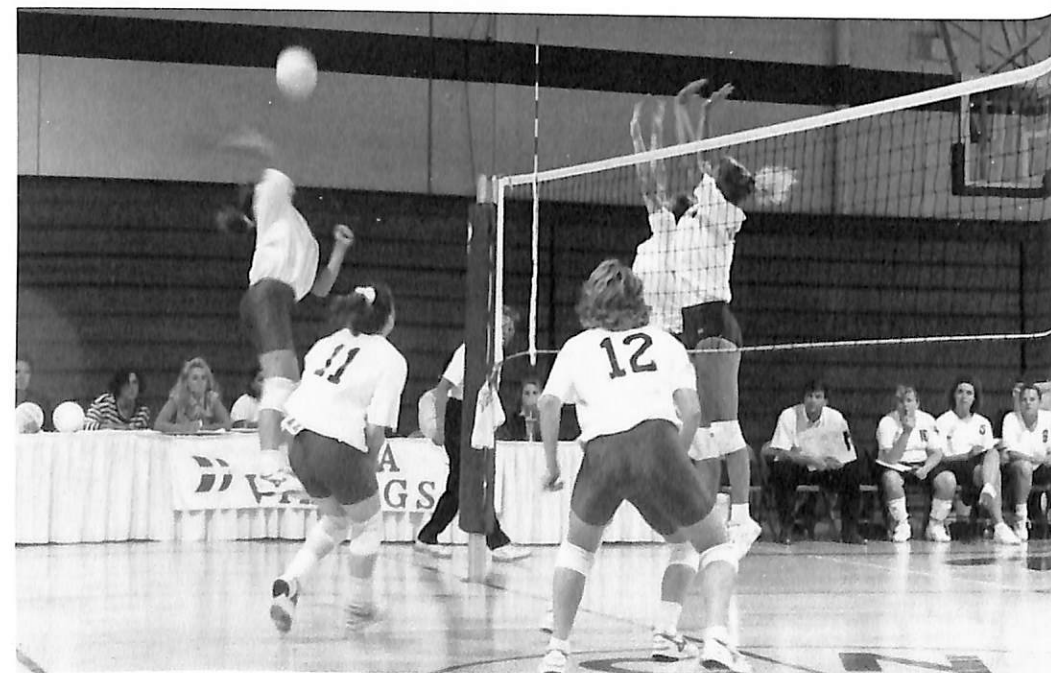

The Lady Viking volleyball team had a lot to celebrate this season. As the only senior player on the team this year, it was the best way for me to go out.

Which one stands out among the rest? I think the greatest thrill was the first ever victory over Hastings College at home. I can remember looking at the bench right before we scored the last point and seeing Coach Stevenson, known to the players as CS, crying. It was the most fulfilling sensation when we won that game.

Winning all of our home games except the one against Northwestern was quite an accomplishment. Along with these great tasks, we finished second in the Nebraska - Iowa Athletic Conference with 8-4 record.

With such a great season coming to a close, we were beginning to see Nationals as a goal. Unfortunately, Peru State College shattered that dream when they defeated us in four matches. However We were Dana's first volleyball team to ever win a NAIA post-season game.

To end the season on an even better note, CS received NAIA District 11 Coach-of-the-Year, and Stacy Haas and Katie Krueger were named to the All-District first team. Melanie Hild and Shelli Wiebelhaus were named honorable mention All-District. Haas, Krueger and Wiebelhaus were also NIAC All-Conference picks, while Hild received honorable mention.

-Shelli Wiebelhaus

Above: Keri Haas hits the ball over the arms of the opponents as Angie Heise, Melanie Hild, Shelli Wiebelhaus and Katie Krueger cover; this marked the team's first ever playoff win.