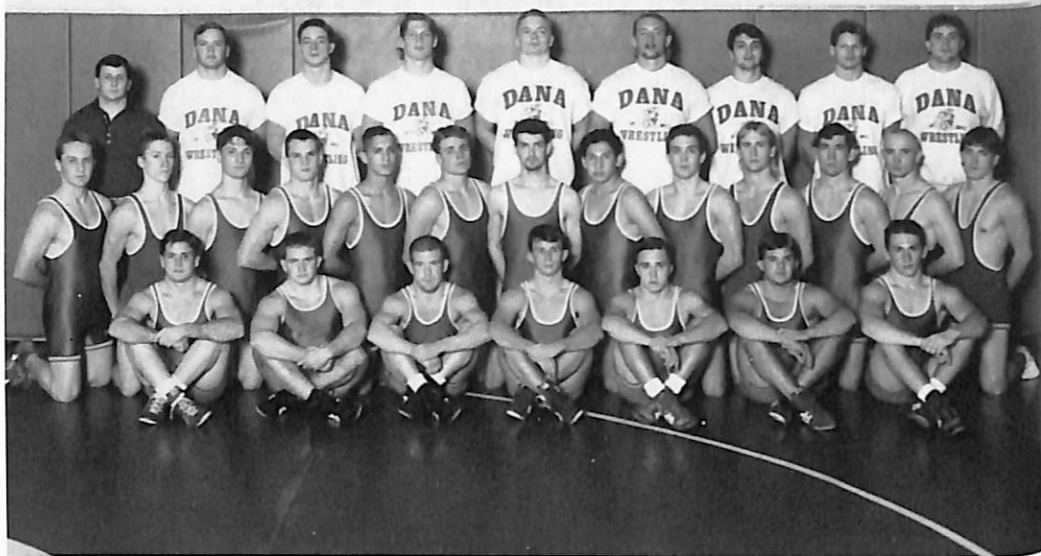

VIKING WRESTLING

Senior Scott Stickler placed fifth in the NAIA national tournament and earned All-American status to highlight the 1993-94 Dana wrestling season.

Stickler finished fifth at 142 pounds in the national tournament, held March 10-12 in Butte Montana. He finished his senior season with a 21-9 record. Stickler was a four-time national qualifier for Dana.

The Vikings had six other participants at the national meet. Senior Matt Mentink, Junior Danny Mattern, sophomore Chad Caskey, and freshman Andy Hensley were all national qualifiers, while junior Brent Johnson and freshman T.C. Aguilar went to the national tournament as Dana's two "wild card" entries.

Caskey was 23-12 on the season to lead Viking wrestlers in total victories. Hensley also reached the 20-win mark, by going 20-14, and Mattern just missed by finishing 19-12. Mentink ended his Dana career with a stirring turnaround to his season, overcoming a 1-7 start to finish 13-13. Johnson and Aguilar each won ten matches on the year.

The squad, coached by Ron Beaman, placed 22nd in the team standings at the national meet. Dana placed second in the Tri-State Conference meet and ended the year with a 4-3 dual record.

-Paul Clark

Viking Wrestling